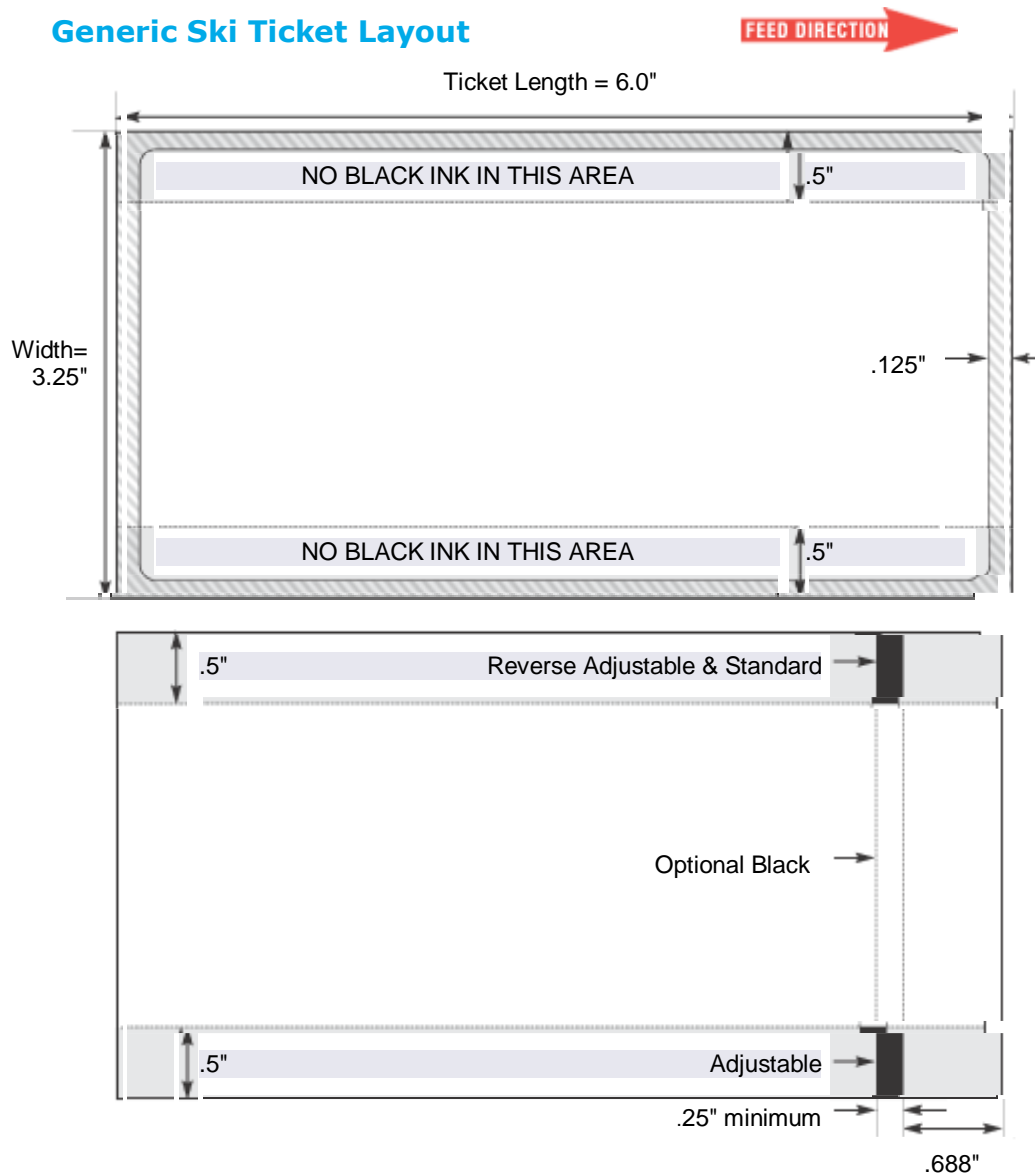

Ski Ticket Specification Sheet

Generic Ski Ticket Layout

All tolerances are +/- .005" unless otherwise noted

Ticket Specifications:

1. No black ink can appear in shaded zones
2. Black mark should have a minimum PCS of 90% in the infrared range
3. Background area in line with black mark should have a maximum PCS of 20% in the infrared range
4. This is a die cut label. The area indicated by the diagonal lines indicates where the label has been stripped away to expose the carrier paper.